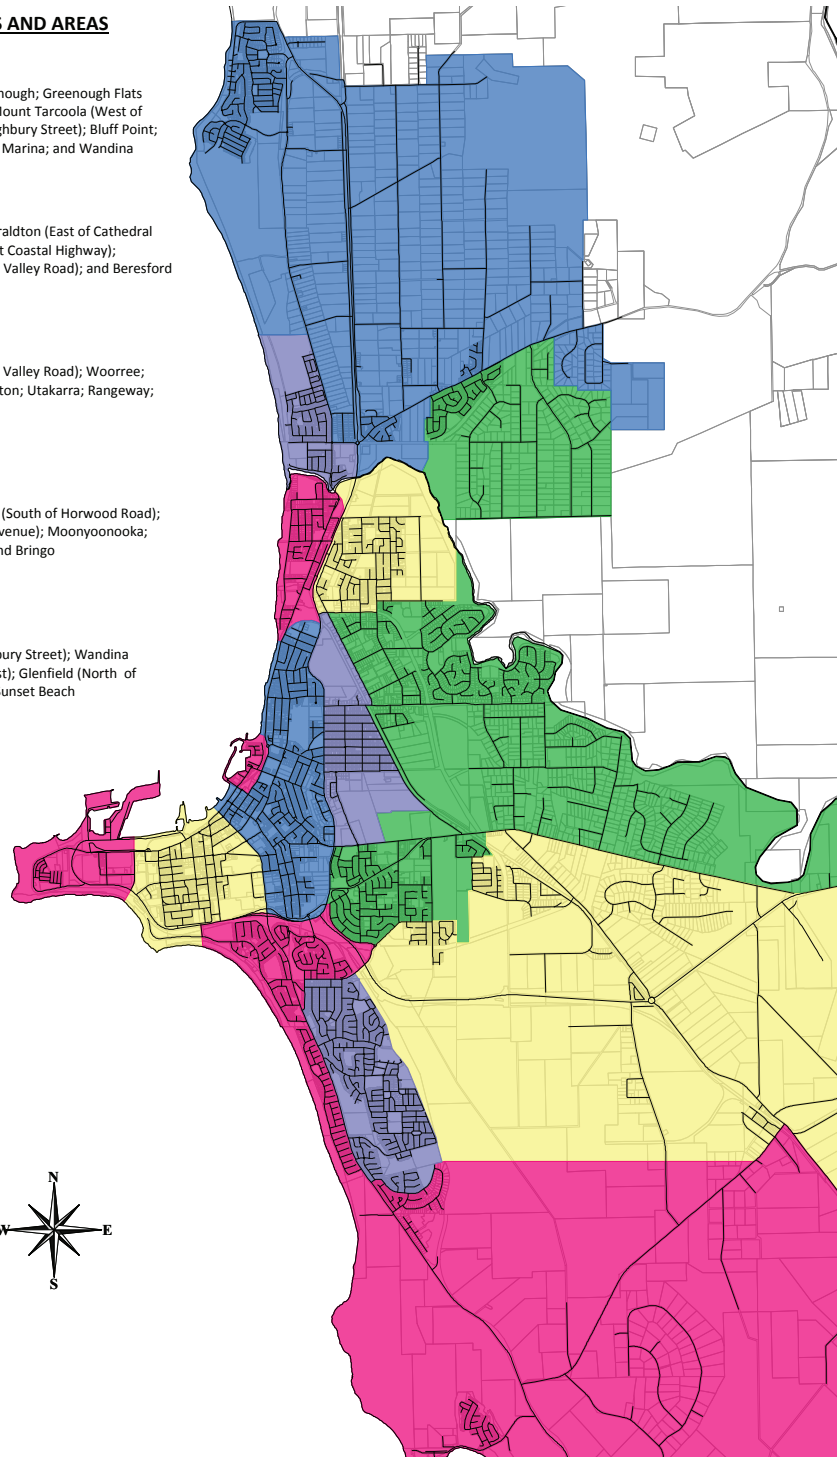

BIN COLLECTION DAYS AND AREAS

MONDAY

Devlin Pool; Cape Burney; Greenough; Greenough Flats (Brand Hwy); Tarcoola Beach; Mount Tarcoola (West of Bayview Street and North of Highbury Street); Bluff Point; West End; Mohomets Flats; the Marina; and Wandina (Ocean Ridge)

TUESDAY

Drummond Cove; Glenfield; Geraldton (East of Cathedral Avenue and West of North West Coastal Highway); Waggrakine (North of Chapman Valley Road); and Beresford

WEDNESDAY

Waggrakine (South of Chapman Valley Road); Woorree; Deepdale; Strathalbyn; Webberton; Utakarra; Rangeway; and Moresby

THURSDAY

Walkaway; Narngulu; Deepdale (South of Horwood Road); Geraldton (West of Cathedral Avenue); Moonyoonooka; Spalding; Beachlands; Karloo; and Bringo

FRIDAY

Mount Tarcoola (South of Highbury Street); Wandina (Sovereign Waters and Seacrest); Glenfield (North of Bluefin Drive); Wonthella; and Sunset Beach