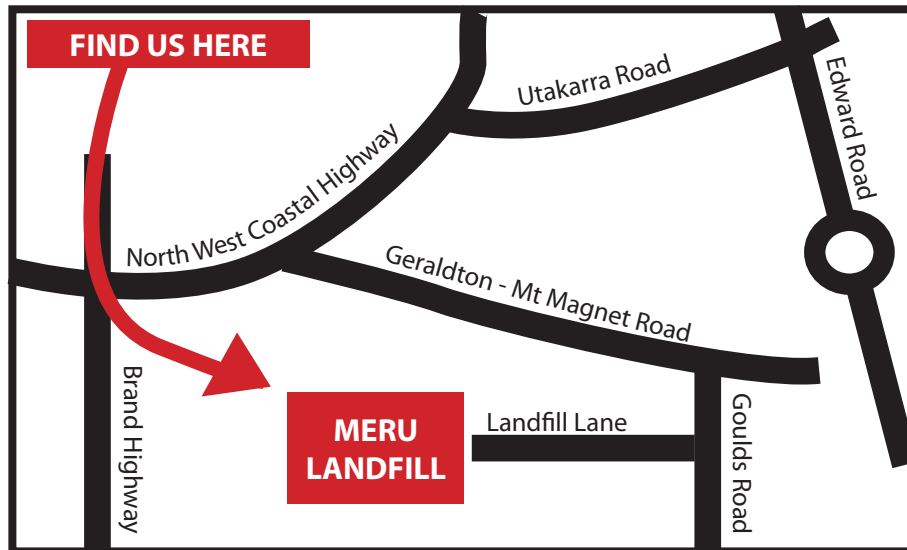

Meru Landfill
Landfill Lane, Meru
P: 9923 3188

OPEN 7 DAYS
7.30am - 4.30pm

CLOSED Good Friday, Christmas Day & New Years Day

Please direct any correspondence to the City of Greater Geraldton

Administration office hours Monday - Friday 8.30am - 5.00pm
City of Greater Geraldton | A Cathedral Avenue Geraldton WA 6530 | PO Box 101 Geraldton WA 6531
T 08 9956 6600 | F 08 9956 6674
E council@cgg.wa.gov.au | W www.cgg.wa.gov.au